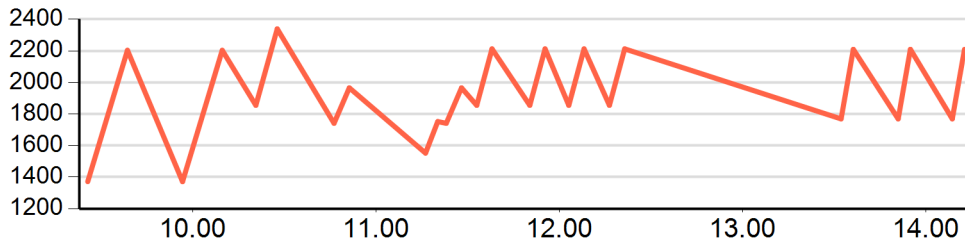

Day: 23-03-2014

Graph

Nr. lifts: 13 - Height difference: 5.556m - Estimated slope km: 30

1 Ronchi - Valbona A	Type: Cabinovia A.A.	Valley: Trevalli
2 Ronchi - Valbona A	Type: Cabinovia A.A.	Valley: Trevalli
3 Campo - Laste	Type: Seggiovia A.A.	Valley: Trevalli
4 Le Fassane La Morea A	Type: Seggiovia A.A.	Valley: Fiemme / Obereggen
5 Castellir Le Fassane A	Type: Seggiovia A.A.	Valley: Fiemme / Obereggen
6 Le Fassane La Morea A	Type: Seggiovia A.A.	Valley: Fiemme / Obereggen
7 Campo - Le Cune	Type: Seggiovia A.A.	Valley: Trevalli
8 Campo - Le Cune	Type: Seggiovia A.A.	Valley: Trevalli
9 Campo - Le Cune	Type: Seggiovia A.A.	Valley: Trevalli
10 Campo - Le Cune	Type: Seggiovia A.A.	Valley: Trevalli
11 Valbona - Piavac	Type: Seggiovia A.A.	Valley: Trevalli
12 Valbona - Piavac	Type: Seggiovia A.A.	Valley: Trevalli
13 Valbona - Piavac	Type: Seggiovia A.A.	Valley: Trevalli